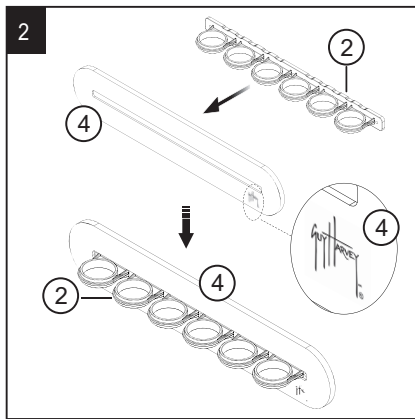

Parts List / Liste des pieces / Lista de partes

1 x1	2 x1	3 x1	4 x1
5 x6	6 x3	7 x6	8 x6

1