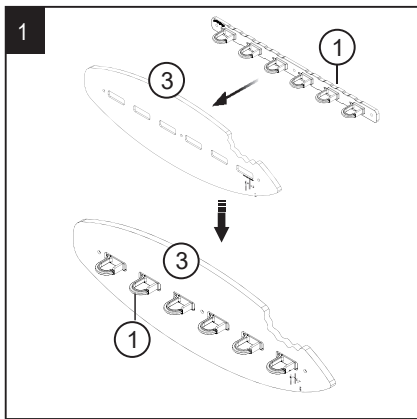

Parts List / Liste des pieces / Lista de partes

1 x1	2 x1	3 x1	4 x1
5 x6	6 x3	7 x6	8 x6

1